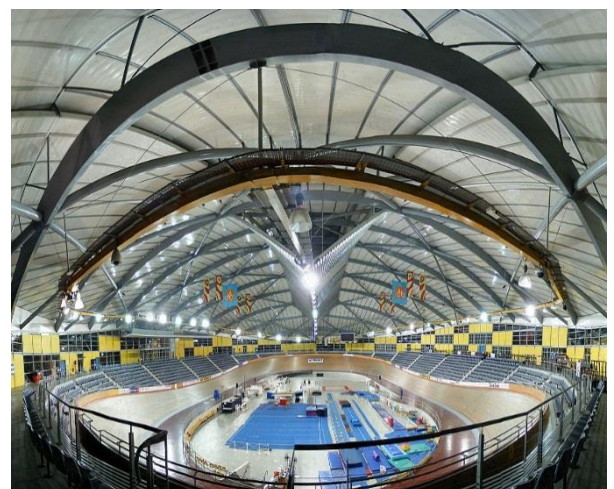

Meira Manufacturing Project - Karawang

Velodrome Project – Jakarta